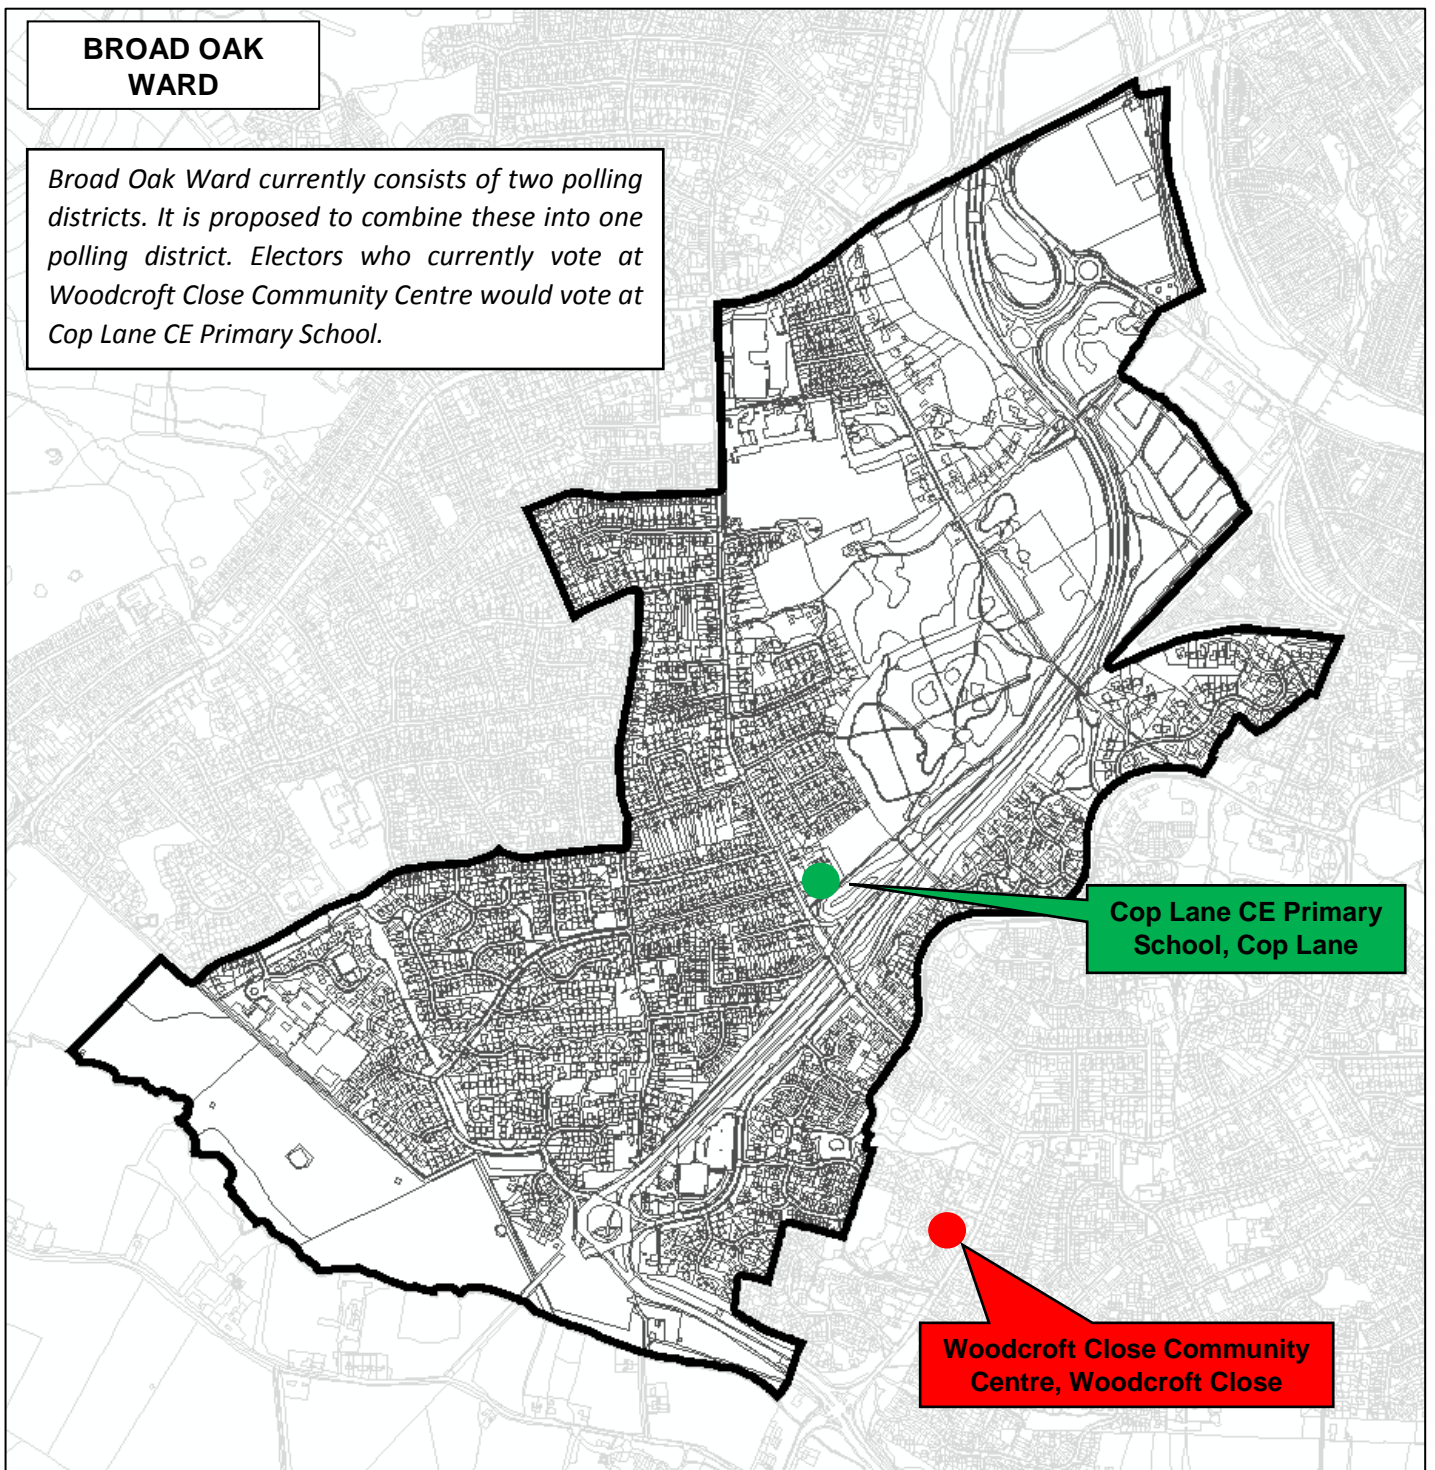

**BROAD OAK
WARD**

Broad Oak Ward currently consists of two polling districts. It is proposed to combine these into one polling district. Electors who currently vote at Woodcroft Close Community Centre would vote at Cop Lane CE Primary School.

**Cop Lane CE Primary
School, Cop Lane**

**Woodcroft Close Community
Centre, Woodcroft Close**

This map is reproduced from Ordnance Survey material with the permission of Ordnance Survey on behalf of the Controller of Her Majesty's Stationery Office Crown copyright. Unauthorised reproduction infringes Crown copyright and may lead to prosecution or civil proceedings. South Ribble Borough Council, 100018641.