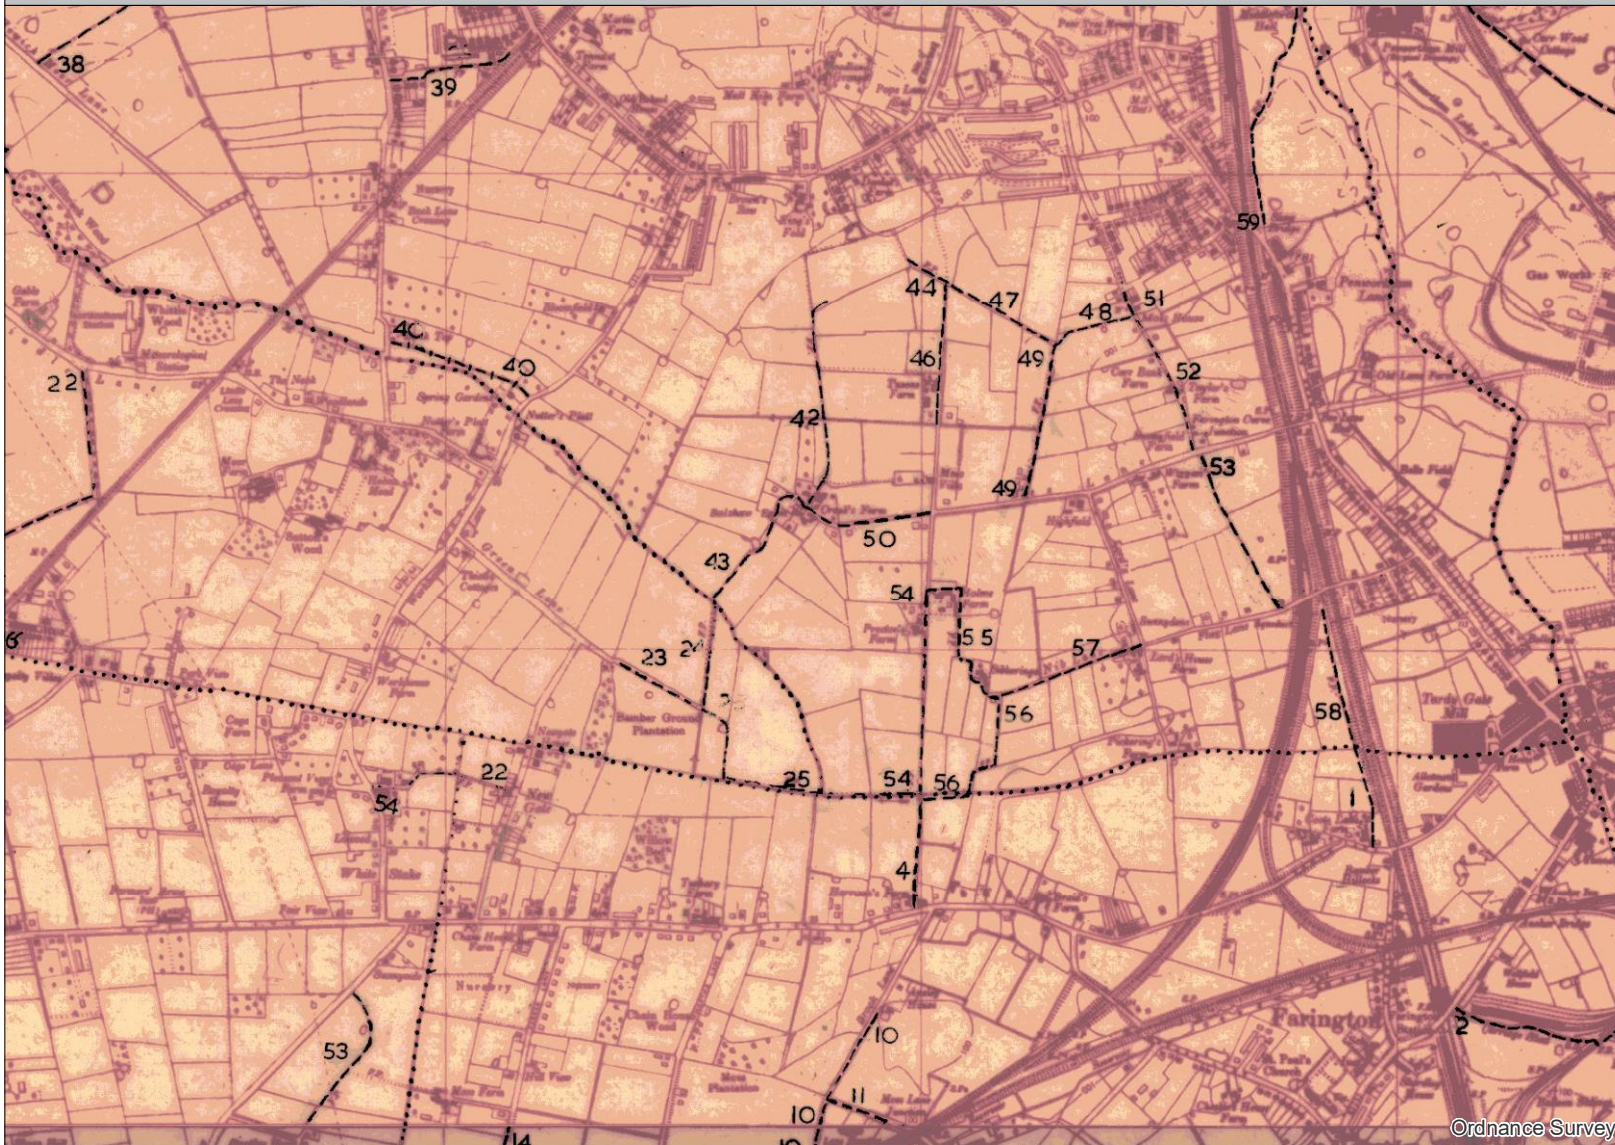

PROW

Author:

Date Created: 25/04/2022

- Red: Red
- Green: Green
- Blue: Blue

Map Scale: 1:15,928
Map Centre: 352,779 426,151