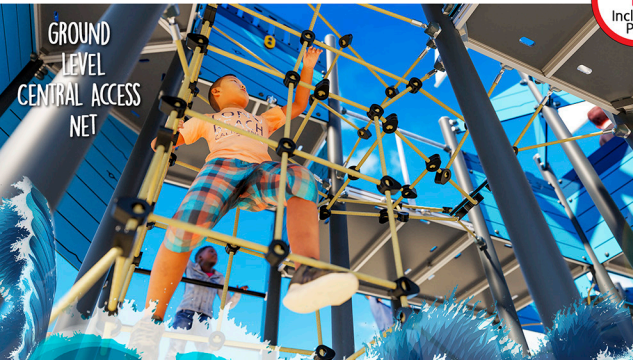

HAND HOLD
GRIPS IN THE DECKS

BESPOKE
PANELS FOR
WITHY GROVE

Withy Grove
Galleon

SEE THROUGH
WINDOW PANELS

CHALLENGING
ACCESS CARGO NET

2 LARGE
SLIDES

FILLED WITH PHYSICAL AND
COGNITIVE PLAY ACTIVITIES
FROM TOP TO BOTTOM!