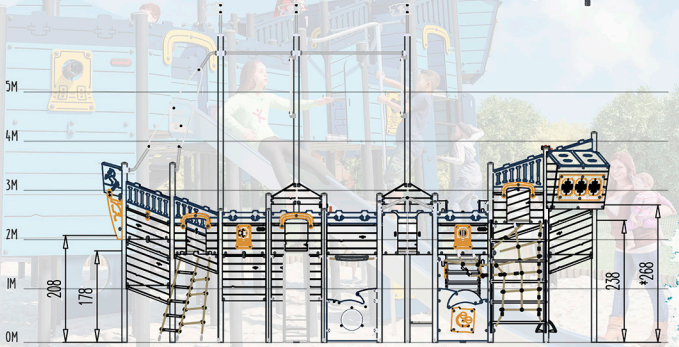

CENTRAL
ACCESS
CLIMBING NET

LARGE DOUBLE
SLIDES

SAILS
FOR SHADE

LOW
LEVEL ACCESS
STAIRCASE

VARIOUS LOW LEVEL ACTIVITIES

BESPOKE 'WITHY GROVE GALLEON' BOAT MULTI-PLAY UNIT

NAUTICAL
THEME PANELS

64
CAPACITY

HAND HOLD
GRIPS IN THE DECKS

BESPOKE
PANELS FOR
WITHY GROVE

Withy Grove
Galleon

SEE THROUGH
WINDOW PANELS

CHALLENGING
ACCESS CARGO NET

2 LARGE
SLIDES

FILLED WITH PHYSICAL AND
COGNITIVE PLAY ACTIVITIES
FROM TOP TO BOTTOM!

OCEAN
COLOUR PALETTE

Toddler Area

WITHY GROVE
BRIG VESSEL
24
CAPACITY

LOOKOUT
PLATFORM

SLIDE

TELESCOPE

IMAGINATIVE
PANELS

BINOCULARS