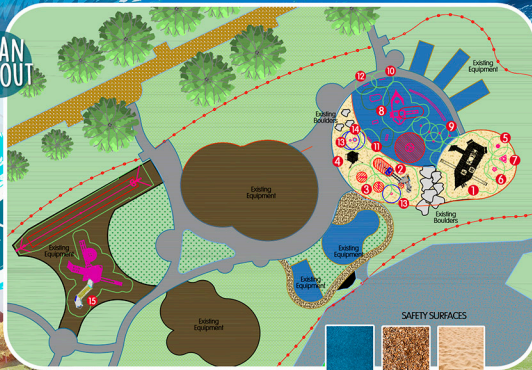

PLAN LAYOUT

PRODUCT LIST

1. Wilty Grove Galleon Unit
2. Grove Fort Sandplay Unit
3. Sand Diggers
4. Explorers Hut Sand Play
5. Rotating Sand Sieve
6. Starfish Play Table
7. Sand Desk with Seats
8. Wilty Grove Brig Unit
9. Wave Hoppers
10. Picture, Non-Verbal Communication Board
11. Sparkling Butterfly Sensory Panel
12. Memory and Reaction Games Panel
13. EuroFlex Play Sphere 345mm
14. EuroFlex Play Sphere 695mm
15. Giants Tower Unit Extension Bridge