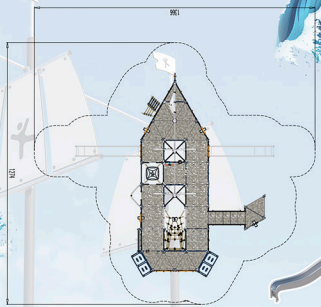

HAND HOLD
GRIPS IN THE DECKS

BESPOKE
PANELS FOR
WITHY GROVE

Withy Grove
Galleon

SEE THROUGH
WINDOW PANELS

CHALLENGING
ACCESS CARGO NET

2 LARGE
SLIDES

FILLED WITH PHYSICAL AND
COGNITIVE PLAY ACTIVITIES
FROM TOP TO BOTTOM!

OCEAN
COLOUR PALETTE

Toddler Area

WITHY GROVE
BRIG VESSEL
24
CAPACITY

LOOKOUT
PLATFORM

SLIDE

TELESCOPE

IMAGINATIVE
PANELS

BINOCULARS